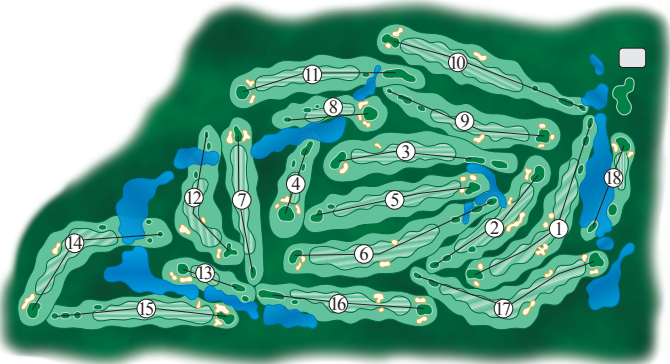

# West Course

AT MYRTLE BEACH NATIONAL

**USGA RULES OF GOLF GOVERN ALL PLAY**

- Free drop from all cart paths and service roads.
- White stakes out of bounds.
- Sprinkler head yardage to center of green.
- Please repair ball marks.
- Myrtle Beach National is not responsible for lost or stolen items.

**COURSE SLOPE/RATING:**

Blue Tees	72.6/125
White Tees	69.5/119
Gold Tees Men	67.7/113
Gold Tees Ladies	72.6/123
Red Tees Men	63.6/107
Red Tees Ladies	68.5/112

Share your golf experience with others at [www.MBGolfInsider.com](http://www.MBGolfInsider.com)