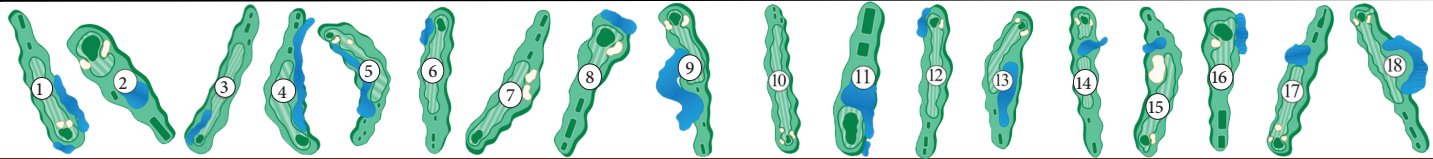

Pine Lakes Country Club

*The Granddaddy of golf in Myrtle Beach
Birthplace of Sport Illustrated
Home of the Myrtle Beach Golf Hall of Fame*

USGA RULES OF GOLF GOVERN ALL PLAY

- Free drop from all designated flower beds.
- All roadways and homeowner's fences are out of bounds.
- Proper dress required.
- Restrooms are located on holes 6, 10, and 13.
- The lateral water hazards located on hole #4 & #5 are environmentally sensitive areas. Playing or entering these areas is prohibited.
- Pine Lakes Country Club is not responsible for lost or stolen items.

*Myrtle Beach's Most Requested
Golf Courses*

"The Granddaddy"

Book your tee time through your local host hotel, package provider
or online at MyrtleBeachGolfTrips.com

*Share your golf experience with
others at www.MBGolfInsider.com*

5603 Granddaddy Drive
Myrtle Beach, SC

For Reservations call (843) 315-7700 • www.pinelakes.com

HOLE	Rating/ Slope	1	2	3	4	5	6	7	8	9	Out	P	10	11	12	13	14	15	16	17	18	In	Tot
TEE #4	72.5/135	343	195	463	359	529	402	381	212	369	3253	R	554	155	415	437	438	378	180	415	450	3422	6675
TEE #3	70.8/129	332	183	426	334	498	382	370	187	350	3062	L	529	145	391	424	425	365	171	380	413	3243	6305
TEE #2	68.2/123	317	161	408	324	410	352	330	163	299	2764	A	500	127	371	404	412	316	146	329	387	2992	5756
MEN'S HDCP		15	9	1	17	3	7	13	5	11		Y	10	18	8	4	2	16	14	12	6		
PAR		4	3	4	4	5	4	4	3	4	35	R	5	3	4	4	4	4	3	4	4	35	70
COMBO	66.8/121	317	161	370	324	410	352	330	163	299	2726		500	127	371	339	327	316	146	329	339	2794	5520
TEE #1	67.8/114	257	89	370	255	347	295	271	131	189	2204		454	103	308	339	327	240	127	317	299	2514	4718
LADIES' HDCP		3	17	1	15	5	9	7	11	13			10	14	12	4	2	18	16	6	8		